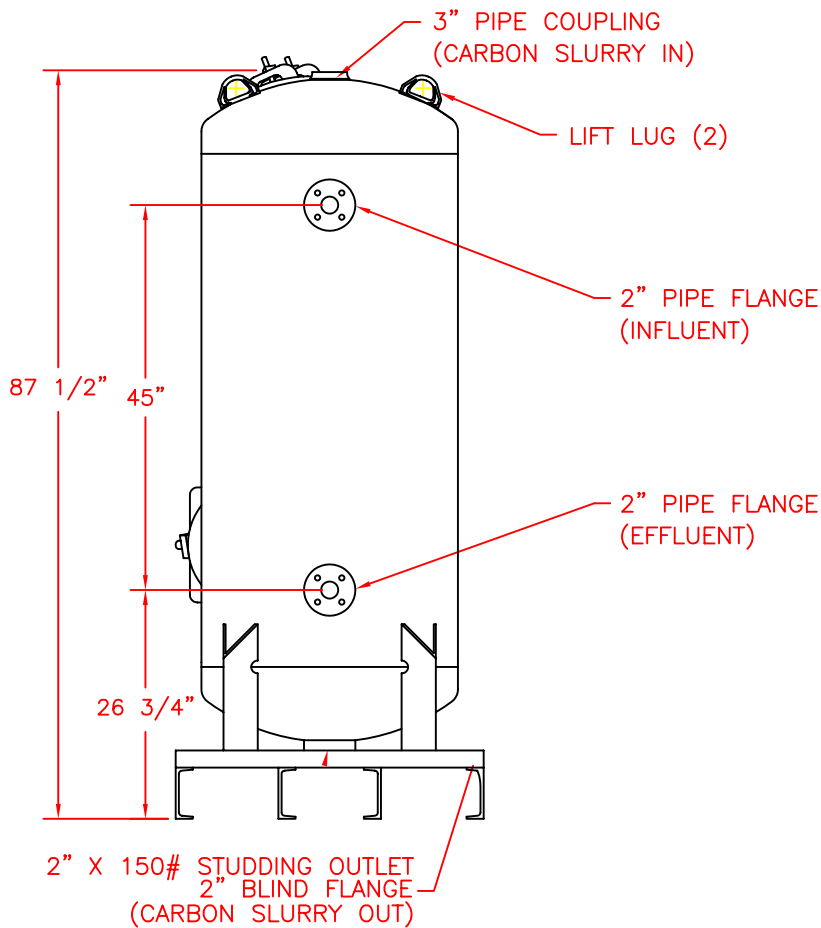

Carbon Adsorber-Liquid Phase
PC 5

TOP VIEW

ELEVATION / FRONT VIEW