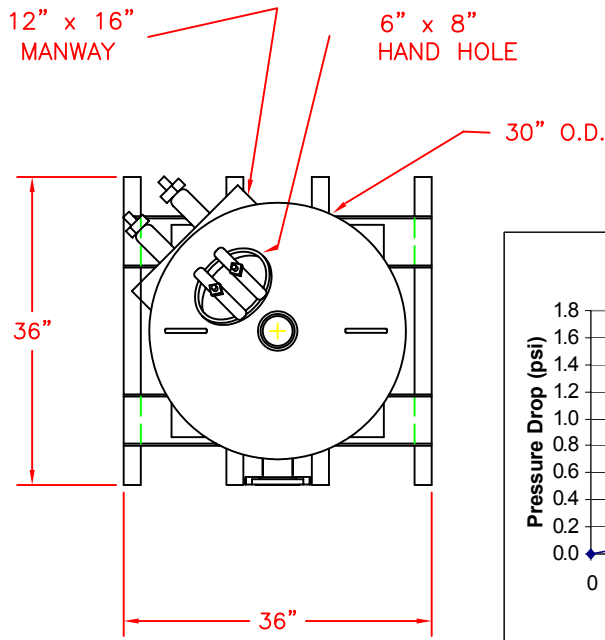

Carbon Adsorber-Liquid Phase
PC 5

TOP VIEW

ELEVATION / FRONT VIEW