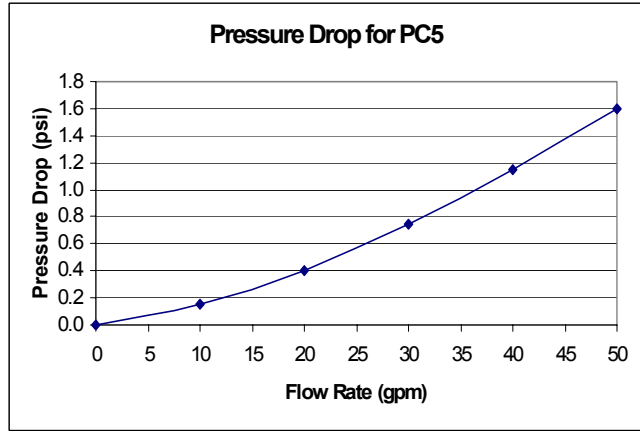

Carbon Adsorber-Liquid Phase
PC 5

TOP VIEW

ELEVATION / FRONT VIEW