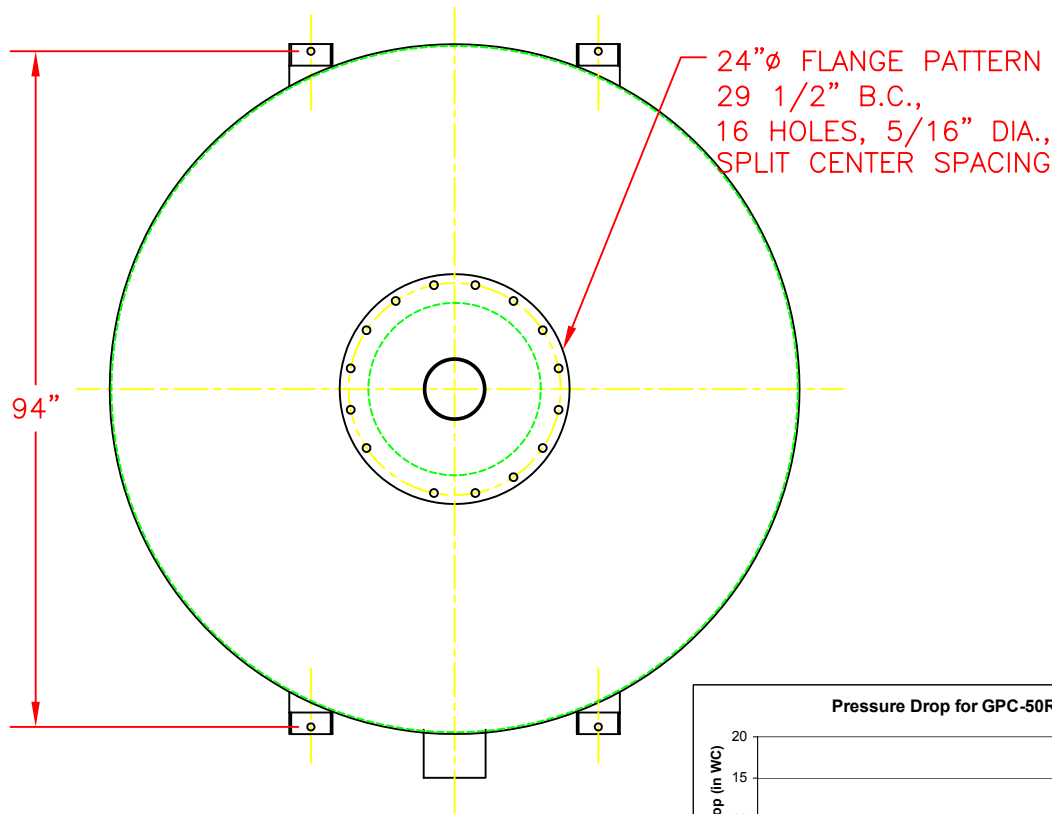

Carbon Adsorber – Vapor Phase
GPC-50R

12 3/4" O.D. PIPE PLAN VIEW