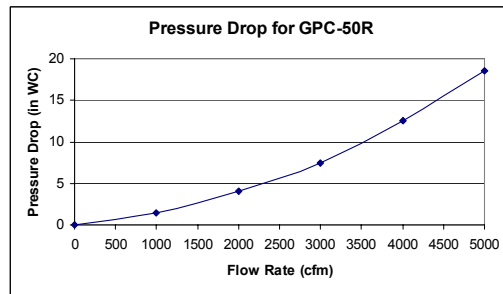

Carbon Adsorber – Vapor Phase
GPC-50R

12 3/4" O.D. PIPE PLAN VIEW