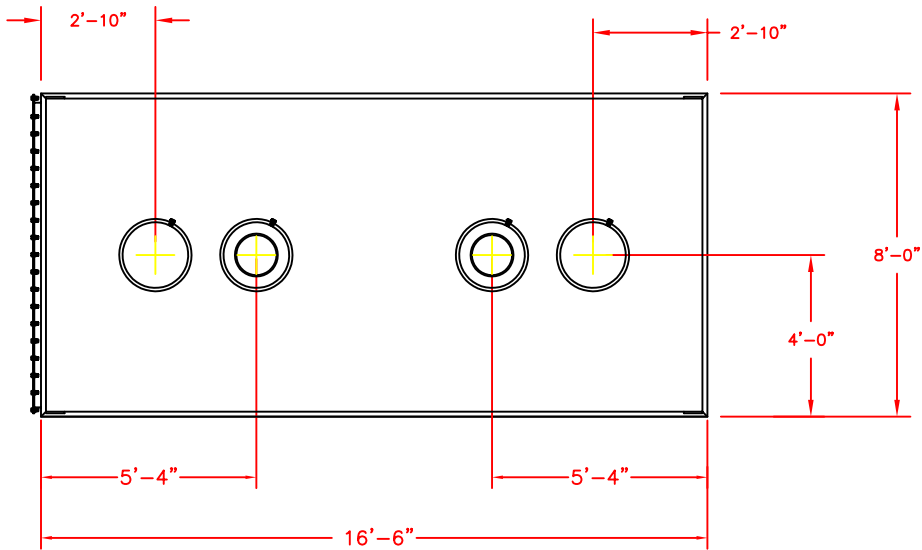

Carbon Adsorber-Vapor Phase
GPC 120

TOP VIEW

SIDE VIEW

END VIEW